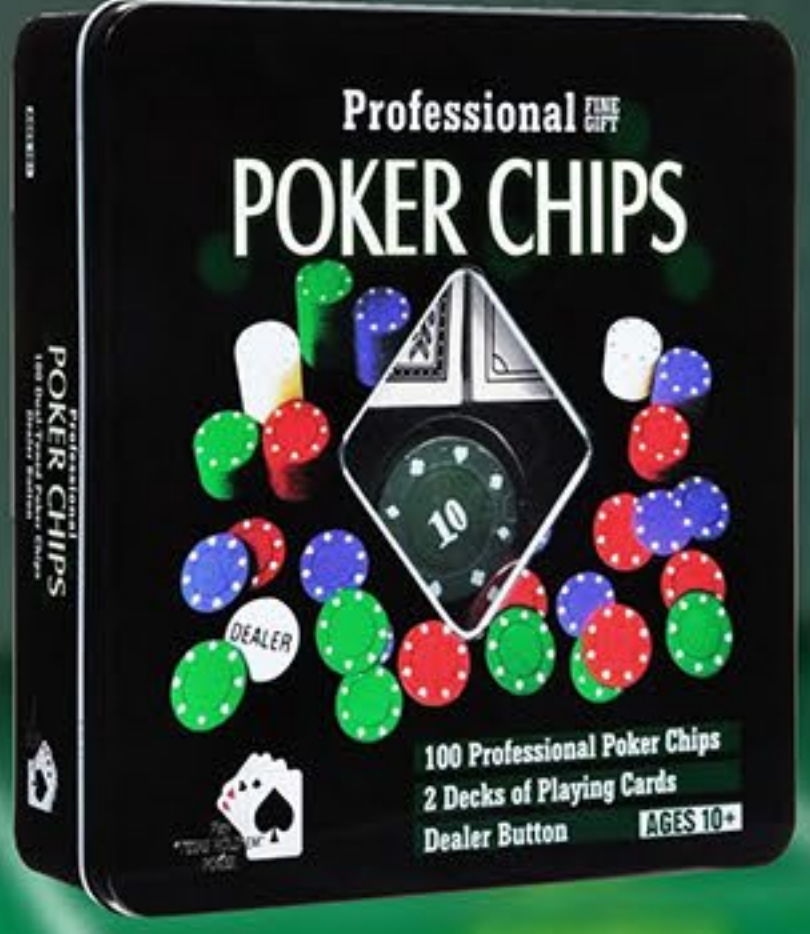

36582 KIT POKER CHIPS C/ 103 PCS
IM42054 UN/0001/UN CM/0018/UN
23,5 - 18,0 - 06,0 718997901927405