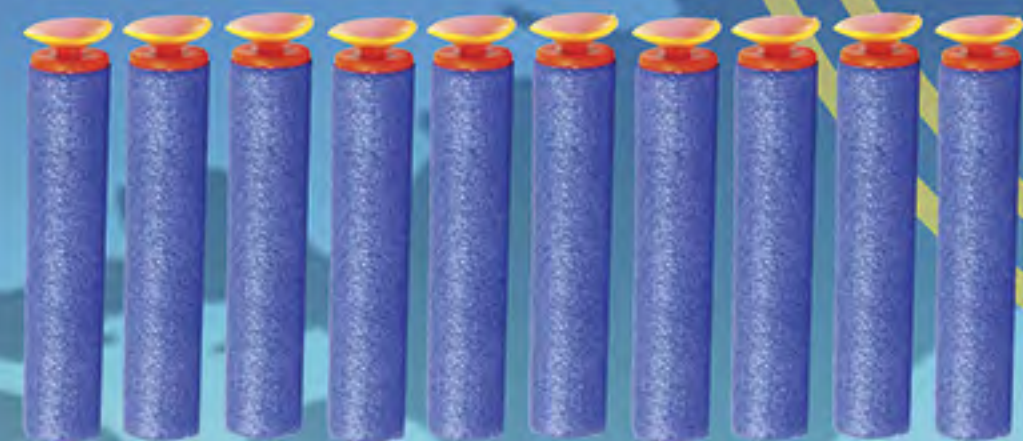

10x Dardos com ventosa

**Cartucho para os dardos,
faça uma reserva
de munição**