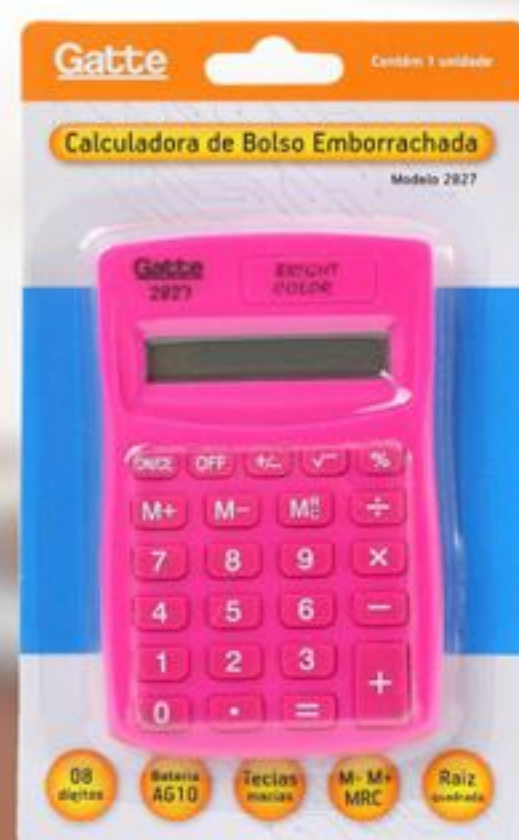

CALCULADORA 08 DÍGITOS

Bateria AG10

CALCULADORA 08 DÍGITOS

Pilha AA